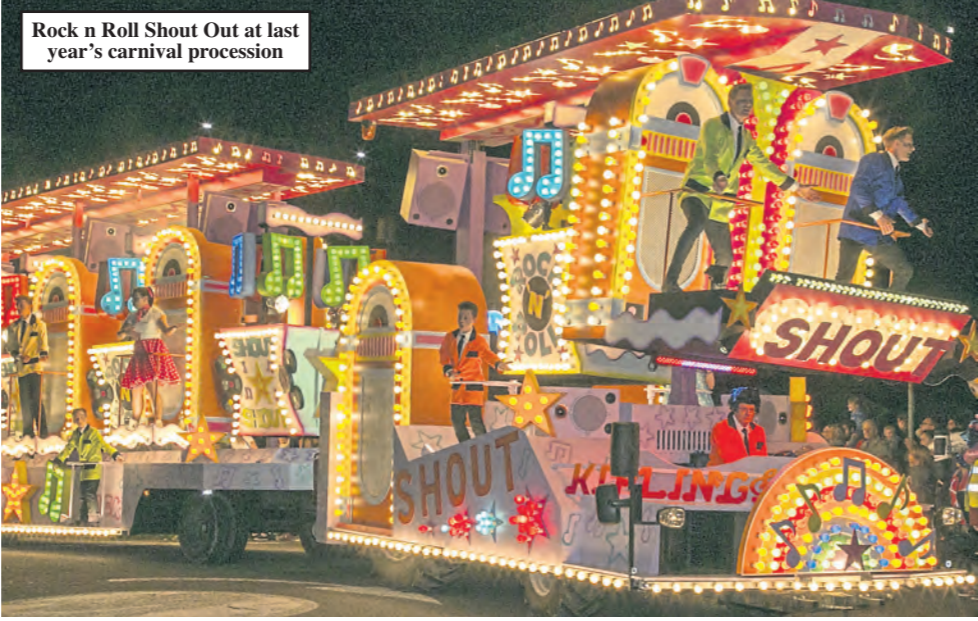

Rock n Roll Shout Out at last year's carnival procession

Road closures for Frome Carnival

FROME Carnival committee would like to inform the public that roads will be closed on Saturday 23rd September for the Children's Carnival procession.

The following roads will have NO PARKING and will be closed from 1pm on the 23rd of September for the Children's Carnival procession. Please DO NOT park after 1pm.

The roads affected are Weymouth Road, Somerset Road and Christchurch Street West.

Please do not park in the parking bays in front of the church and old fire station as this is a viewing area.

Please leave room for the Carnival!

FROME Carnival Committee is urging people to be mindful of where they park next weekend, after last year's procession was disrupted by parked cars.

The carnival committee has asked that residents and visitors park their cars considerately, and keep the roads clear to make way for carnival floats. Bear in mind that a float as big as a lorry may need to fit through the space.

See the route maps in our carnival special on page four to find out which roads will be affected.

Where to see this year's Carnival

2.30PM: AFTERNOON PROCESSION ROUTE
Victoria Park gate, up Weymouth Road, left into Somerset Road, left into Butts Hill, Wesley Slope, left into Christchurch Street West, left into Weymouth Road and into Park via Weymouth Road park gates.

7.00PM: EVENING PROCESSION ROUTE
Route begins at junction of Manor Road with The Butts, proceeds along The Butts, Butts Hill, Wesley Slope, Bath Street, Market Place, North Parade, Berkley Road, Badgers Hill and finishes by the Football Ground.

DISABLED VIEWING
There is a reserved area with seats for disabled viewing located at the junction of Rossiers Road and The Butts (approach from The Beehive crossroads and park in Rossiers Road).