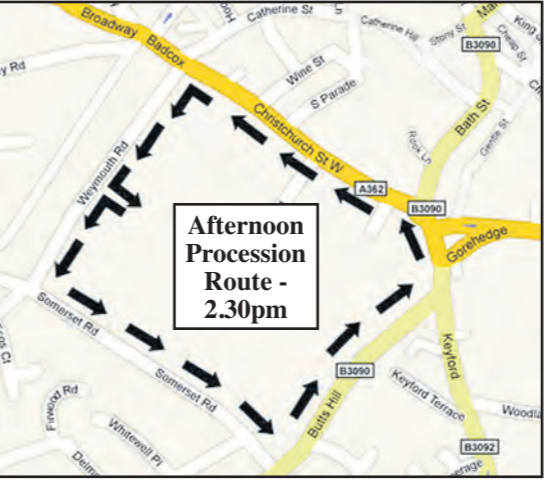

Frome Carnival Senior Ambassadors Maya Edwards and Jessica Cook

Frome Carnival Junior Ambassadors Jasmine Wells, Toby Denne and Destiny Smith

MARSTON M.O.T. CENTRE
TICKS ALL THE BOXES
Whitworth Road, Marston Trading Estate, Frome
01373 452352
Good luck to everybody taking part in the Frome Carnival 2017

Chris Wells
FOR ALL YOUR DIY JOBS
SMALL OR LARGE
Including property maintenance & carpentry. References available.
Tel: 07720 889617 or 01373 453495
GOOD LUCK TO THE FROME CARNIVAL!

Frome Town FC Official Supporters Club
Family Prize Bingo
Frome Town FC
Berkley Road at 7.30pm

EVERYONE WELCOME!
Great atmosphere, great prizes. Hot food available

**Fri 29th Sep
Fri 27th Oct
Fri 24th Nov**
FREE ENTRY just £6 per book & £1 for each flyer

JOIN THE SUPPORTERS CLUB!
INDIVIDUAL £10 • FAMILY £20
Many benefits. Contact 07564 256216
ENJOY THE SPECTACLE OF FROME CARNIVAL!

GOLD PRICE RISING - WE ARE STILL BUYING!

WE WILL PURCHASE FOR CASH ANY UNWANTED ITEM OF JEWELLERY, RINGS, WATCHES, DENTAL GOLD & SILVER

EXCELLENT PRICE PAID, MORE IF WE CAN RE-SELL!

Charles Hart
Cheap Street Frome 01373 462089
www.charleshart.co.uk
www.vintage.com.co.uk

Damaged Jewelry **Unmatched Earrings** **Gold Watches**

WE REQUIRE ROLEX, OMEGA, CARTIER ETC, TOP PRICES PAID

BEST PRICES PAID IN TOWN- COME IN FOR A FREE ESTIMATE

GO ONLINE TO VIEW OUR ANTIQUE RANGES

COMPUTER PROBLEMS?
GET HELP FROM MICROSOFT TRAINED ENGINEERS Frometech
COMPUTERS LAPTOPS, MACS AND TABLETS
Homes & Businesses

01373 470170
HELLO@FROMETECH.CO.UK
WWW.FROMETECH.CO.UK

HAVE A GREAT TIME AT FROME'S MAGNIFICENT CARNIVAL

SYDENHAMS HIRE

FOR ALL YOUR TOOL AND PLANT HIRE NEEDS

DID YOU KNOW? Our shop stocks a wide range of hand tools, work wear & PPE for both trade & DIY.

Manor Way, Marston Trading Est, Frome
Tel: 01373 472321 • Fax: 01373 452385
Open Mon-Fri 7.30am-5.30pm Sat 8am-12 noon
www.sydenhams.co.uk
ENJOY THE CARNIVAL!

Brûler Ltd
Heat & Hot Water
Domestic & Commercial Service

ENJOY FROME'S SPECTACULAR CARNIVAL
Call us on 01373 836705
www.bruler.co.uk

green&gorgeous
all your garden needs

- Garden design • Maintenance • Lawns
- Patios, walling & steps • Planting
- Pond & water features • Clearance
- Turfing • Horticultural advice

WISHING EVERY SUCCESS TO THE FROME CARNIVAL

www.greenandgorgeous.com
paul@greenandgorgeous.com
01373 455 272

Domesticate
DOMESTIC APPLIANCE SALES & REPAIR SERVICE
WASHING MACHINES, TUMBLE DRIERS, DISHWASHERS, ELECTRIC COOKERS & OVENS
Reconditioned washing machines.
ESTABLISHED OVER 30 YEARS
COMPETITIVE RATES
01373 467351
21 Keyford, Frome

Visit our website for more information
www.domesticarefrome.co.uk

GOOD LUCK TO ALL INVOLVED IN FROME CARNIVAL 2017!